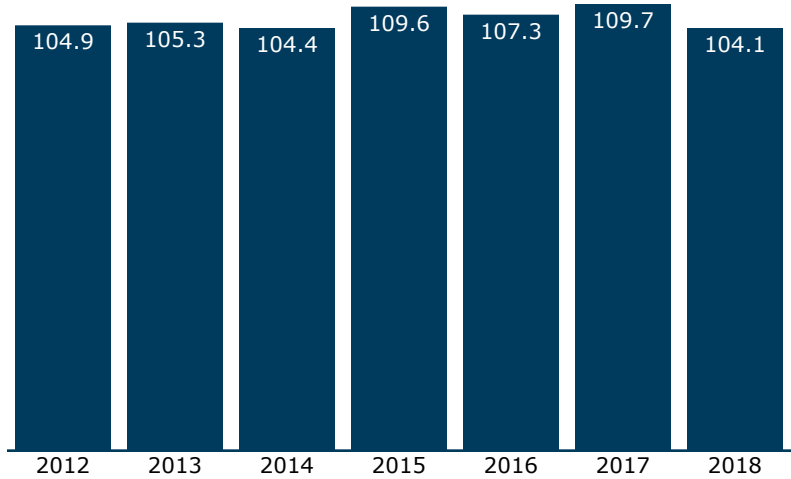

# Fact sheet: Amtrak in Arizona

## Passengers in Arizona, 2012-2018: boarding & detraining (in thousands)

Also, 128,774 riders passed through Arizona in 2018 - boarding and detraining outside the state.